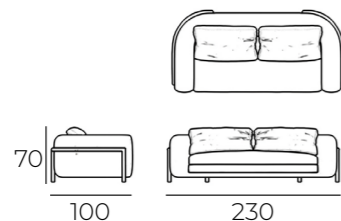

CAPELLA / TECHNICAL DETAILS

THREE SEATER

Kg: 75 Kg
M³: 1.61 m³

ARMCHAIR

Kg: 32 Kg
M³: 0.65 m³

CAPELLA / TECHNICAL DETAILS

LIVELY DESIGN

TIMELESS FURNITURE