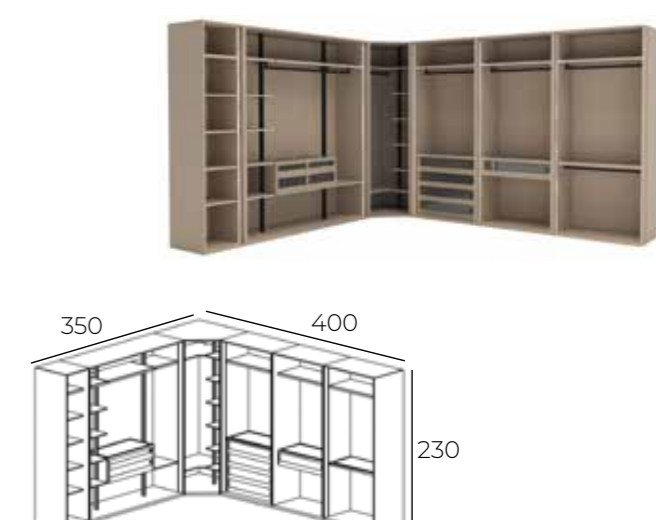

LIVELY DESIGN

TIMELESS FURNITURE

CODE / TECHNICAL DETAILS

LIVELY DESIGN

TIMELESS FURNITURE

CODE / TECHNICAL DETAILS

OPTION 3