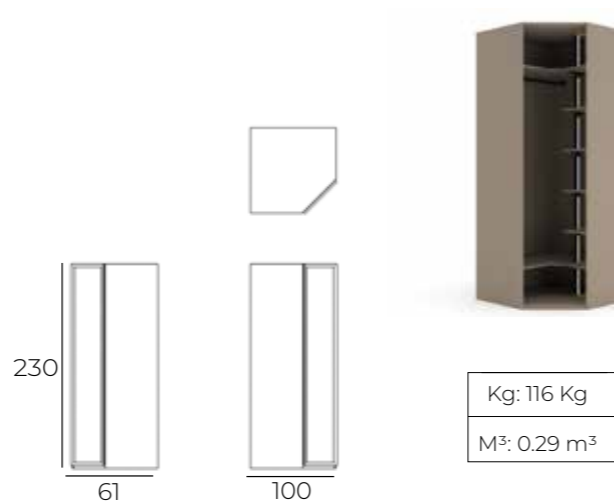

CORNER WARDROBE