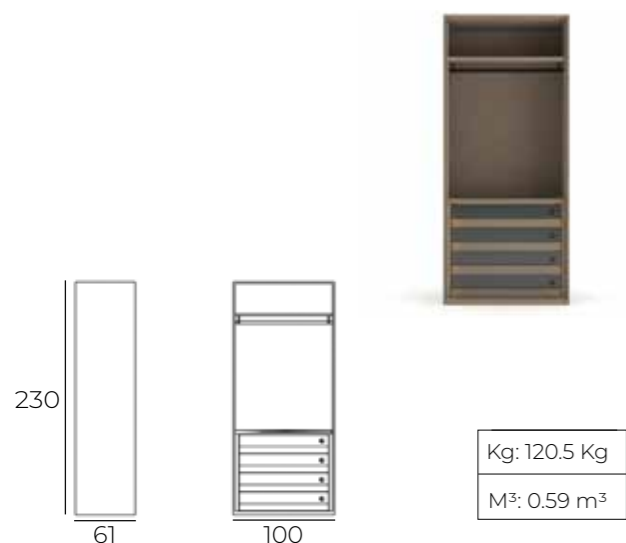

Kg: 153 Kg
M³: 1.27 m³

DRESSER & MAKE UP TABLE SET

Kg: 97.5 Kg
M³: 0.66 m³

CHEST OF DRAWERS

NIGHTSTAND

Kg: 25.7 Kg
M³: 0.20 m³

DRESSER POUF

Kg: 16.3 Kg
M³: 0.12 m³

LIVELY DESIGN

TIMELESS FURNITURE

CODE / TECHNICAL DETAILS

SINGLE HINGED WARDROBE WITH SHELVES

SINGLE HINGED WARDROBE WITH HANGING RAIL

DOUBLE HINGED WARDROBE WITH DRAWERS

DOUBLE HINGED WARDROBE WITH TROUSER HANGER