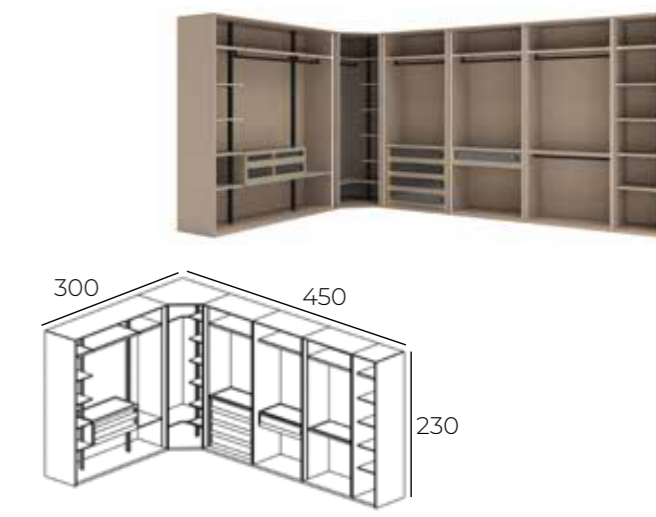

DOUBLE HINGED WARDROBE WITH HANGING RAIL

CORNER WARDROBE

LIVELY DESIGN

TIMELESS FURNITURE

CODE / TECHNICAL DETAILS

QUAD WARDROBE WITH BI-FOLDING DOORS

STANDARD CORNER CABINET

STANDARD CORNER CABINET 2