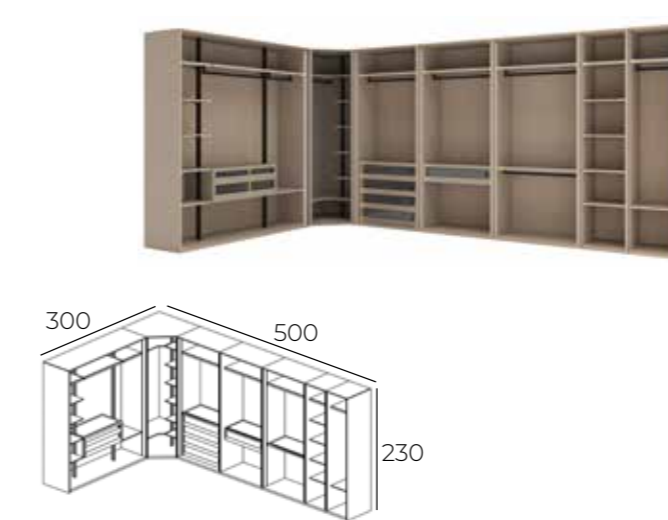

DOUBLE HINGED WARDROBE WITH HANGING RAIL

CORNER WARDROBE

LIVELY DESIGN

TIMELESS FURNITURE

CODE / TECHNICAL DETAILS

QUAD WARDROBE WITH BI-FOLDING DOORS

STANDARD CORNER CABINET

STANDARD CORNER CABINET 2