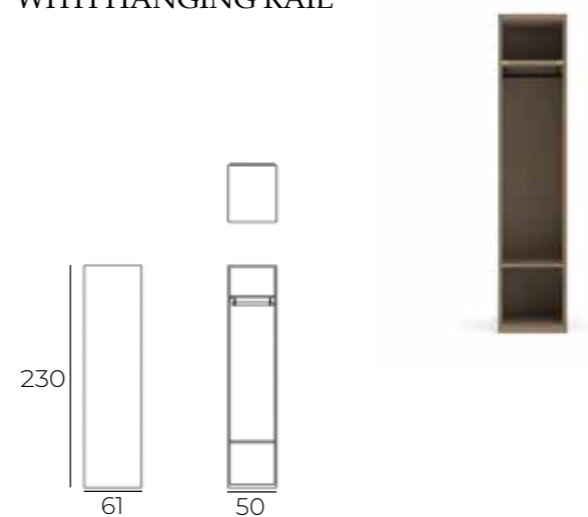

Kg: 153 Kg
M³: 1.27 m³

DRESSER & MAKE UP TABLE SET

Kg: 97.5 Kg
M³: 0.66 m³

CHEST OF DRAWERS

NIGHTSTAND

Kg: 25.7 Kg
M³: 0.20 m³

DRESSER POUF

Kg: 16.3 Kg
M³: 0.12 m³

LIVELY DESIGN

TIMELESS FURNITURE

CODE / TECHNICAL DETAILS

SINGLE HINGED WARDROBE WITH SHELVES

SINGLE HINGED WARDROBE WITH HANGING RAIL

DOUBLE HINGED WARDROBE WITH DRAWERS

DOUBLE HINGED WARDROBE WITH TROUSER HANGER