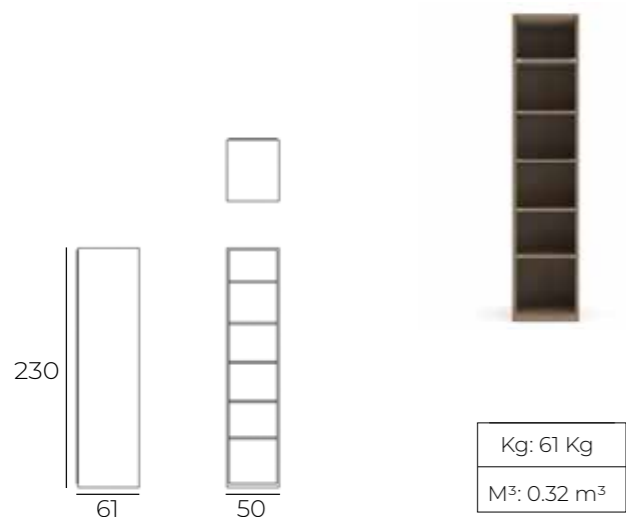

LIVELY DESIGN

TIMELESS FURNITURE

CODE / TECHNICAL DETAILS

SINGLE HINGED WARDROBE WITH SHELVES