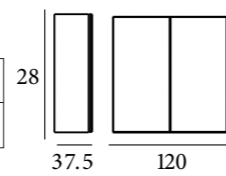

BOOK SHELF WITH GLASS BLOCK

Kg: 66 Kg
M3: 0.75 m³