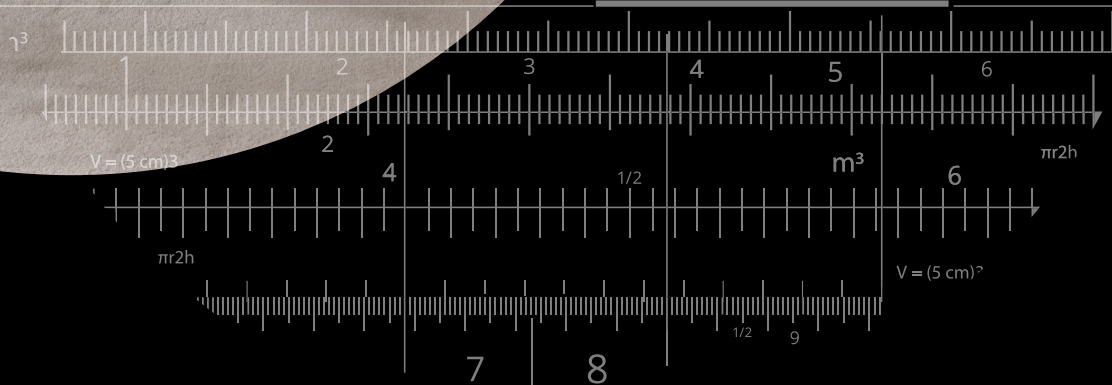

EVA

technical details

details

LIVELY DESIGN

TIMELESS FURNITURE