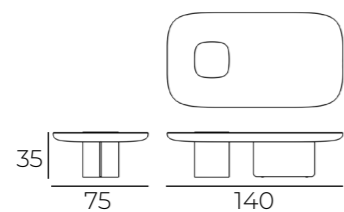

# LIVELY DESIGN

PASSION / TECHNICAL DETAILS

TIMELESS FURNITURE

THREE SEATER

Kg: 42 Kg  
M<sup>3</sup>: 0.71 m<sup>3</sup>

FOUR SEATER

Kg: 37.7 Kg  
M<sup>3</sup>: 1.00 m<sup>3</sup>

BERGERE

Kg: 30 Kg  
M<sup>3</sup>: 0.57 m<sup>3</sup>

SIDE TABLE

Kg: 21 Kg  
M<sup>3</sup>: 0.19 m<sup>3</sup>

CENTER TABLE

Kg: 61.5 Kg  
M<sup>3</sup>: 0.19 m<sup>3</sup>

CONSOLE

Kg: 126 Kg  
M<sup>3</sup>: 0.90 m<sup>3</sup>