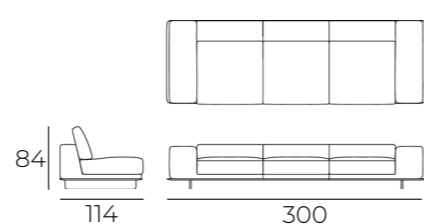

# LIVELY DESIGN

PASSION / TECHNICAL DETAILS

TIMELESS FURNITURE

THREE SEATER

Kg: 42 Kg  
M<sup>3</sup>: 0.71 m<sup>3</sup>

FOUR SEATER

Kg: 37.7 Kg  
M<sup>3</sup>: 1.00 m<sup>3</sup>

BERGERE

Kg: 30 Kg  
M<sup>3</sup>: 0.57 m<sup>3</sup>

SIDE TABLE

Kg: 21 Kg  
M<sup>3</sup>: 0.19 m<sup>3</sup>

CENTER TABLE

Kg: 61.5 Kg  
M<sup>3</sup>: 0.19 m<sup>3</sup>

CONSOLE

Kg: 126 Kg  
M<sup>3</sup>: 0.90 m<sup>3</sup>