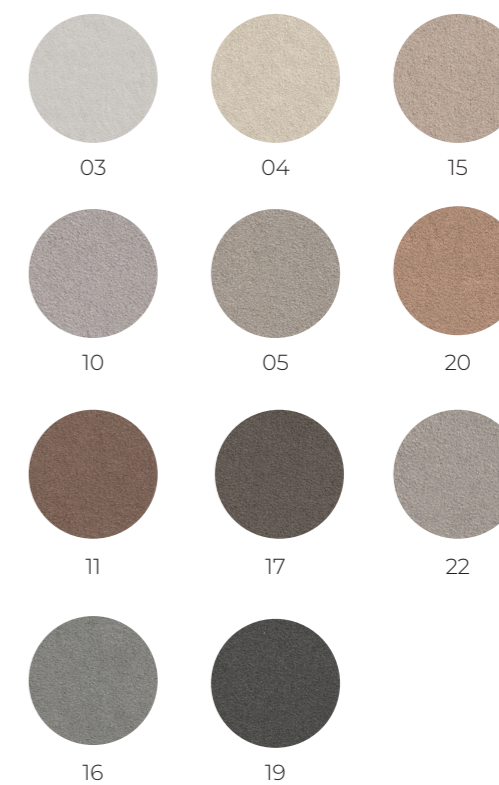

**COFFEE TABLE MERMER**

Smoked Oak MDF  
Smoked Oak Hettich  
Dowel Minifix Metal  
+ Smoked Oak Brass  
+ Solid Oak Sinterflex

**SIDE TABLE**

Smoked Oak MDF  
Smoked Oak Hettich  
Dowel Minifix Metal  
+ Smoked Oak Brass  
+ Solid Oak Sinterflex

FABRIC OPTIONS

APRILLA SERIE

BELLO SERIE