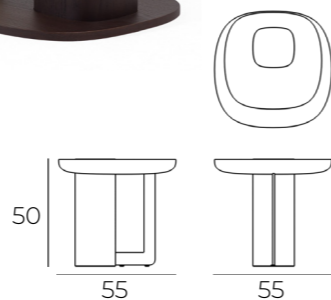

# LIVELY DESIGN

PASSION / TECHNICAL DETAILS

TIMELESS FURNITURE

THREE SEATER

Kg: 42 Kg  
M<sup>3</sup>: 0.71 m<sup>3</sup>

FOUR SEATER

Kg: 37.7 Kg  
M<sup>3</sup>: 1.00 m<sup>3</sup>

BERGERE

Kg: 30 Kg  
M<sup>3</sup>: 0.57 m<sup>3</sup>

SIDE TABLE

Kg: 21 Kg  
M<sup>3</sup>: 0.19 m<sup>3</sup>

CENTER TABLE

Kg: 61.5 Kg  
M<sup>3</sup>: 0.19 m<sup>3</sup>

CONSOLE

Kg: 126 Kg  
M<sup>3</sup>: 0.90 m<sup>3</sup>