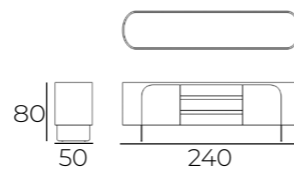

# LIVELY DESIGN

PASSION / TECHNICAL DETAILS

TIMELESS FURNITURE

THREE SEATER

Kg: 42 Kg  
M<sup>3</sup>: 0.71 m<sup>3</sup>

FOUR SEATER

Kg: 37.7 Kg  
M<sup>3</sup>: 1.00 m<sup>3</sup>

BERGERE

Kg: 30 Kg  
M<sup>3</sup>: 0.57 m<sup>3</sup>

SIDE TABLE

Kg: 21 Kg  
M<sup>3</sup>: 0.19 m<sup>3</sup>

CENTER TABLE

Kg: 61.5 Kg  
M<sup>3</sup>: 0.19 m<sup>3</sup>

CONSOLE

Kg: 126 Kg  
M<sup>3</sup>: 0.90 m<sup>3</sup>