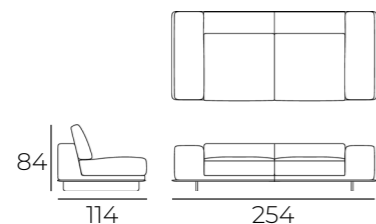

# LIVELY DESIGN

PASSION / TECHNICAL DETAILS

TIMELESS FURNITURE

THREE SEATER

Kg: 42 Kg  
M<sup>3</sup>: 0.71 m<sup>3</sup>

FOUR SEATER

Kg: 37.7 Kg  
M<sup>3</sup>: 1.00 m<sup>3</sup>

BERGERE

Kg: 30 Kg  
M<sup>3</sup>: 0.57 m<sup>3</sup>

SIDE TABLE

Kg: 21 Kg  
M<sup>3</sup>: 0.19 m<sup>3</sup>

CENTER TABLE

Kg: 61.5 Kg  
M<sup>3</sup>: 0.19 m<sup>3</sup>

CONSOLE

Kg: 126 Kg  
M<sup>3</sup>: 0.90 m<sup>3</sup>