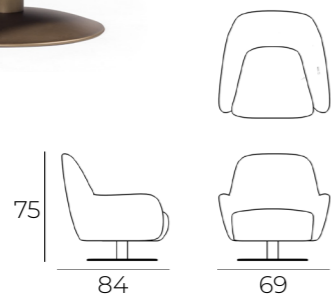

# LIVELY DESIGN

PASSION / TECHNICAL DETAILS

TIMELESS FURNITURE

THREE SEATER

Kg: 42 Kg  
M<sup>3</sup>: 0.71 m<sup>3</sup>

FOUR SEATER

Kg: 37.7 Kg  
M<sup>3</sup>: 1.00 m<sup>3</sup>

BERGERE

Kg: 30 Kg  
M<sup>3</sup>: 0.57 m<sup>3</sup>

SIDE TABLE

Kg: 21 Kg  
M<sup>3</sup>: 0.19 m<sup>3</sup>

CENTER TABLE

Kg: 61.5 Kg  
M<sup>3</sup>: 0.19 m<sup>3</sup>

CONSOLE

Kg: 126 Kg  
M<sup>3</sup>: 0.90 m<sup>3</sup>