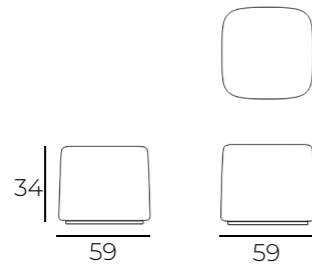

THREE SEATER (S3 + S2)

FOUR SEATER SOFA WITH ARMREST TABLE
(S3 + S5 + S4)

SOHO / TECHNICAL DETAILS

LIVELY DESIGN

TIMELESS FURNITURE

SINGLE SEATER MODULE WITH LEFT ARM (S1)

SINGLE SEATER MODULE WITH RIGHT ARM (S2)

TWO SEATER MODULE WITH LEFT ARM (S3)

TWO SEATER MODULE WITH RIGHT ARM (S4)

ARMREST TABLE (S5)

TWO SEATER WITH TWO ARMS (S6)

SINGLE SEATER WITH TWO ARMS (S7)

ARMCHAIR

160 CM BEDSTEAD WITH 2 NIGHTSTANDS

160 CM BEDSTEAD

CENTER TABLE POUF

CENTER TABLE

180 CM BEDSTEAD WITH 2 NIGHTSTANDS

180 CM BEDSTEAD

LONG COFFE TABLE

DRESSER

Kg: 85.5 Kg
M³: 0.47 m³

NIGHTSTAND LEFT