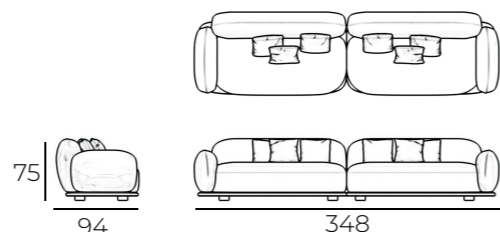

LIVELY DESIGN

SOHO / TECHNICAL DETAILS

TIMELESS FURNITURE

THREE SEATER WITH ARMREST TABLE
(S1 + S5 + S4)

FOUR SEATER SOFA (S3 + S4)

TWO SEATER SOFA (S1 + S2)

TWO SEATER SOFA WITH ARMREST TABLE
(S1 + S5 + S2)

THREE SEATER (S3 + S2)

FOUR SEATER SOFA WITH ARMREST TABLE
(S3 + S5 + S4)

SOHO / TECHNICAL DETAILS

LIVELY DESIGN

TIMELESS FURNITURE

SINGLE SEATER MODULE WITH LEFT ARM (S1)

SINGLE SEATER MODULE WITH RIGHT ARM (S2)