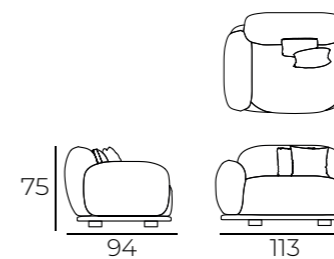

LIVELY DESIGN

SOHO / TECHNICAL DETAILS

TIMELESS FURNITURE

THREE SEATER WITH ARMREST TABLE
(S1 + S5 + S4)

FOUR SEATER SOFA (S3 + S4)

TWO SEATER SOFA (S1 + S2)

TWO SEATER SOFA WITH ARMREST TABLE
(S1 + S5 + S2)

THREE SEATER (S3 + S2)

FOUR SEATER SOFA WITH ARMREST TABLE
(S3 + S5 + S4)

SOHO / TECHNICAL DETAILS

LIVELY DESIGN

TIMELESS FURNITURE

SINGLE SEATER MODULE WITH LEFT ARM (S1)

SINGLE SEATER MODULE WITH RIGHT ARM (S2)

TWO SEATER MODULE WITH LEFT ARM (S3)

TWO SEATER MODULE WITH RIGHT ARM (S4)

ARMREST TABLE (S5)

TWO SEATER WITH TWO ARMS (S6)

SINGLE SEATER WITH TWO ARMS (S7)

ARMCHAIR

160 CM BEDSTEAD WITH 2 NIGHTSTANDS

160 CM BEDSTEAD

CENTER TABLE POUF

CENTER TABLE

180 CM BEDSTEAD WITH 2 NIGHTSTANDS

180 CM BEDSTEAD

LONG COFFE TABLE

DRESSER

Kg: 85.5 Kg
M³: 0.47 m³

NIGHTSTAND LEFT