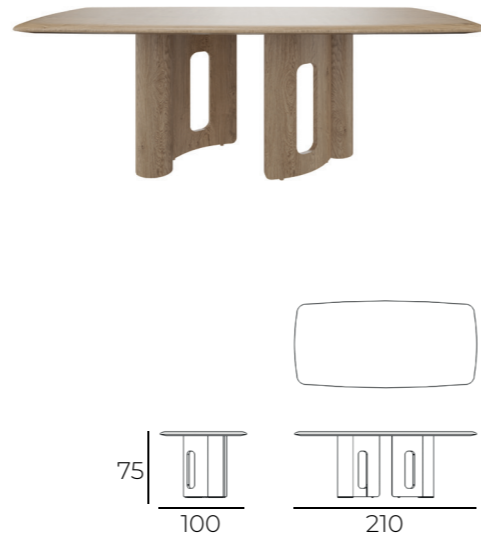

Kg: 16 Kg
M³: 0.12 m³

NIGHTSTAND RIGHT

Kg: 16 Kg
M³: 0.12 m³

DRESSER POUF

TABLE

CONSOLE

TV UNIT

ROTATING TV UNIT

Kg: 165 Kg
M³: 1.01 m³

TECHNICAL DETAILS & MATERIAL

SOHO BEDROOM

WARDROBE

MDF
Textured Oak Top with Antique Paint.
Brass Painted Metal Pin
Hettich push-to-open tandem rail

BEDSTEAD

MDF
Textured Oak Top with Antique Paint.
Wood Oak Veneered
Fully Upholstered Bedstead