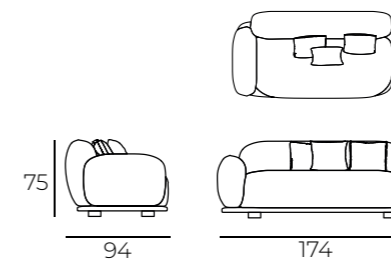

TWO SEATER MODULE WITH LEFT ARM (S3)