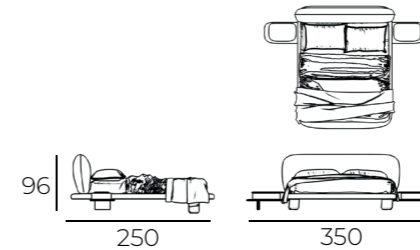

THREE SEATER (S3 + S2)

FOUR SEATER SOFA WITH ARMREST TABLE
(S3 + S5 + S4)

SOHO / TECHNICAL DETAILS

LIVELY DESIGN

TIMELESS FURNITURE

SINGLE SEATER MODULE WITH LEFT ARM (S1)

SINGLE SEATER MODULE WITH RIGHT ARM (S2)

TWO SEATER MODULE WITH LEFT ARM (S3)

TWO SEATER MODULE WITH RIGHT ARM (S4)

ARMREST TABLE (S5)

TWO SEATER WITH TWO ARMS (S6)

SINGLE SEATER WITH TWO ARMS (S7)

ARMCHAIR

160 CM BEDSTEAD WITH 2 NIGHTSTANDS

160 CM BEDSTEAD

CENTER TABLE POUF

CENTER TABLE

180 CM BEDSTEAD WITH 2 NIGHTSTANDS

180 CM BEDSTEAD

LONG COFFE TABLE

DRESSER

Kg: 85.5 Kg
M³: 0.47 m³

NIGHTSTAND LEFT

Kg: 16 Kg
M³: 0.12 m³

NIGHTSTAND RIGHT

Kg: 16 Kg
M³: 0.12 m³

DRESSER POUF

TABLE

CONSOLE

TV UNIT

ROTATING TV UNIT