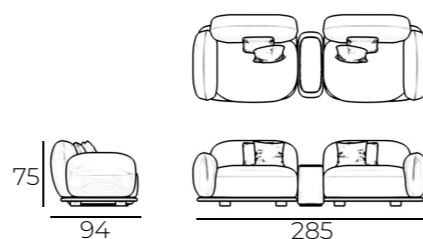

LIVELY DESIGN

SOHO / TECHNICAL DETAILS

TIMELESS FURNITURE

THREE SEATER WITH ARMREST TABLE
(S1 + S5 + S4)

FOUR SEATER SOFA (S3 + S4)

TWO SEATER SOFA (S1 + S2)

TWO SEATER SOFA WITH ARMREST TABLE
(S1 + S5 + S2)

THREE SEATER (S3 + S2)

FOUR SEATER SOFA WITH ARMREST TABLE
(S3 + S5 + S4)

SOHO / TECHNICAL DETAILS

LIVELY DESIGN

TIMELESS FURNITURE

SINGLE SEATER MODULE WITH LEFT ARM (S1)

SINGLE SEATER MODULE WITH RIGHT ARM (S2)