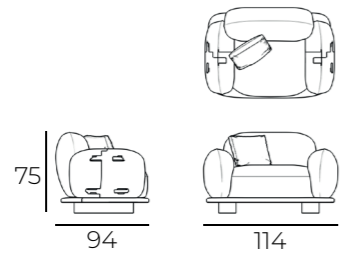

THREE SEATER (S3 + S2)

FOUR SEATER SOFA WITH ARMREST TABLE
(S3 + S5 + S4)

SOHO / TECHNICAL DETAILS

LIVELY DESIGN

TIMELESS FURNITURE

SINGLE SEATER MODULE WITH LEFT ARM (S1)

SINGLE SEATER MODULE WITH RIGHT ARM (S2)

TWO SEATER MODULE WITH LEFT ARM (S3)

TWO SEATER MODULE WITH RIGHT ARM (S4)

ARMREST TABLE (S5)

TWO SEATER WITH TWO ARMS (S6)

SINGLE SEATER WITH TWO ARMS (S7)

ARMCHAIR

160 CM BEDSTEAD WITH 2 NIGHTSTANDS

160 CM BEDSTEAD

CENTER TABLE POUF

CENTER TABLE

180 CM BEDSTEAD WITH 2 NIGHTSTANDS

180 CM BEDSTEAD

LONG COFFE TABLE

DRESSER

Kg: 85.5 Kg
M³: 0.47 m³

NIGHTSTAND LEFT

Kg: 16 Kg
M³: 0.12 m³

NIGHTSTAND RIGHT

Kg: 16 Kg
M³: 0.12 m³

DRESSER POUF

TABLE

CONSOLE

TV UNIT

ROTATING TV UNIT