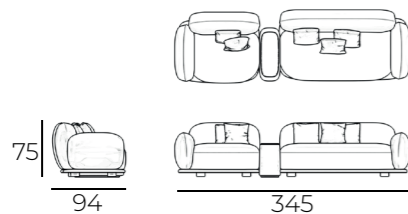

LIVELY DESIGN

SOHO / TECHNICAL DETAILS

TIMELESS FURNITURE

THREE SEATER WITH ARMREST TABLE
(S1 + S5 + S4)

FOUR SEATER SOFA (S3 + S4)

TWO SEATER SOFA (S1 + S2)

TWO SEATER SOFA WITH ARMREST TABLE
(S1 + S5 + S2)

THREE SEATER (S3 + S2)

FOUR SEATER SOFA WITH ARMREST TABLE
(S3 + S5 + S4)

SOHO / TECHNICAL DETAILS

LIVELY DESIGN

TIMELESS FURNITURE

SINGLE SEATER MODULE WITH LEFT ARM (S1)

SINGLE SEATER MODULE WITH RIGHT ARM (S2)