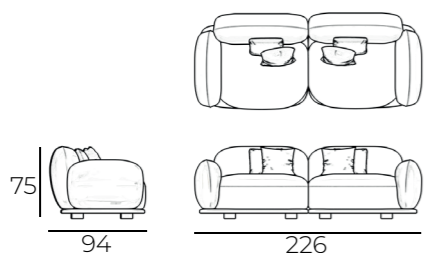

LIVELY DESIGN

SOHO / TECHNICAL DETAILS

TIMELESS FURNITURE

THREE SEATER WITH ARMREST TABLE
(S1 + S5 + S4)

FOUR SEATER SOFA (S3 + S4)

TWO SEATER SOFA (S1 + S2)

TWO SEATER SOFA WITH ARMREST TABLE
(S1 + S5 + S2)

THREE SEATER (S3 + S2)

FOUR SEATER SOFA WITH ARMREST TABLE
(S3 + S5 + S4)

SOHO / TECHNICAL DETAILS

LIVELY DESIGN

TIMELESS FURNITURE

SINGLE SEATER MODULE WITH LEFT ARM (S1)

SINGLE SEATER MODULE WITH RIGHT ARM (S2)