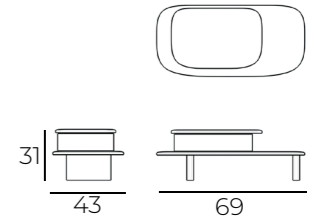

TWO SEATER MODULE WITH LEFT ARM (S3)

TWO SEATER MODULE WITH RIGHT ARM (S4)

ARMREST TABLE (S5)

TWO SEATER WITH TWO ARMS (S6)

SINGLE SEATER WITH TWO ARMS (S7)

ARMCHAIR

160 CM BEDSTEAD WITH 2 NIGHTSTANDS

160 CM BEDSTEAD

CENTER TABLE POUF

CENTER TABLE

180 CM BEDSTEAD WITH 2 NIGHTSTANDS

180 CM BEDSTEAD

LONG COFFE TABLE

DRESSER

Kg: 85.5 Kg
M³: 0.47 m³

NIGHTSTAND LEFT

Kg: 16 Kg
M³: 0.12 m³

NIGHTSTAND RIGHT

Kg: 16 Kg
M³: 0.12 m³

DRESSER POUF

TABLE

CONSOLE

TV UNIT

ROTATING TV UNIT