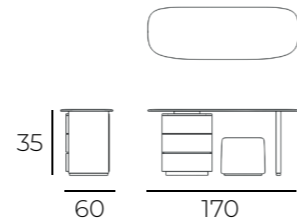

TWO SEATER MODULE WITH LEFT ARM (S3)

TWO SEATER MODULE WITH RIGHT ARM (S4)

ARMREST TABLE (S5)

TWO SEATER WITH TWO ARMS (S6)

SINGLE SEATER WITH TWO ARMS (S7)

ARMCHAIR

160 CM BEDSTEAD WITH 2 NIGHTSTANDS

160 CM BEDSTEAD

CENTER TABLE POUF

CENTER TABLE

180 CM BEDSTEAD WITH 2 NIGHTSTANDS

180 CM BEDSTEAD

LONG COFFE TABLE

DRESSER

Kg: 85.5 Kg
M³: 0.47 m³

NIGHTSTAND LEFT

Kg: 16 Kg
M³: 0.12 m³

NIGHTSTAND RIGHT

Kg: 16 Kg
M³: 0.12 m³

DRESSER POUF

TABLE

CONSOLE

TV UNIT

ROTATING TV UNIT