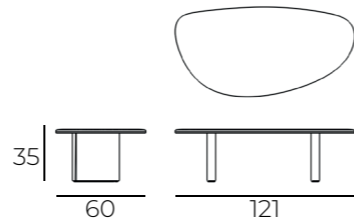

THREE SEATER (S3 + S2)

FOUR SEATER SOFA WITH ARMREST TABLE
(S3 + S5 + S4)

SOHO / TECHNICAL DETAILS

LIVELY DESIGN

TIMELESS FURNITURE

SINGLE SEATER MODULE WITH LEFT ARM (S1)

SINGLE SEATER MODULE WITH RIGHT ARM (S2)

TWO SEATER MODULE WITH LEFT ARM (S3)

TWO SEATER MODULE WITH RIGHT ARM (S4)

ARMREST TABLE (S5)

TWO SEATER WITH TWO ARMS (S6)

SINGLE SEATER WITH TWO ARMS (S7)

ARMCHAIR

160 CM BEDSTEAD WITH 2 NIGHTSTANDS

160 CM BEDSTEAD

CENTER TABLE POUF

CENTER TABLE

180 CM BEDSTEAD WITH 2 NIGHTSTANDS

180 CM BEDSTEAD

LONG COFFE TABLE

DRESSER

Kg: 85.5 Kg
M³: 0.47 m³

NIGHTSTAND LEFT

Kg: 16 Kg
M³: 0.12 m³

NIGHTSTAND RIGHT

Kg: 16 Kg
M³: 0.12 m³

DRESSER POUF

TABLE

CONSOLE

TV UNIT

ROTATING TV UNIT