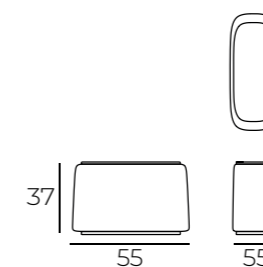

LIVELY DESIGN

SOHO / TECHNICAL DETAILS

TIMELESS FURNITURE

SOHO / TECHNICAL DETAILS

LIVELY DESIGN

TIMELESS FURNITURE