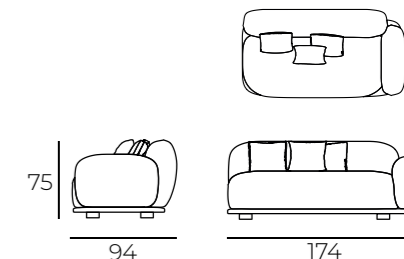

LIVELY DESIGN

SOHO / TECHNICAL DETAILS

TIMELESS FURNITURE

THREE SEATER WITH ARMREST TABLE
(S1 + S5 + S4)

FOUR SEATER SOFA (S3 + S4)

TWO SEATER SOFA (S1 + S2)

TWO SEATER SOFA WITH ARMREST TABLE
(S1 + S5 + S2)

THREE SEATER (S3 + S2)

FOUR SEATER SOFA WITH ARMREST TABLE
(S3 + S5 + S4)

SOHO / TECHNICAL DETAILS

LIVELY DESIGN

TIMELESS FURNITURE

SINGLE SEATER MODULE WITH LEFT ARM (S1)

SINGLE SEATER MODULE WITH RIGHT ARM (S2)

TWO SEATER MODULE WITH LEFT ARM (S3)

TWO SEATER MODULE WITH RIGHT ARM (S4)

ARMREST TABLE (S5)

TWO SEATER WITH TWO ARMS (S6)

SINGLE SEATER WITH TWO ARMS (S7)

ARMCHAIR

160 CM BEDSTEAD WITH 2 NIGHTSTANDS

160 CM BEDSTEAD

CENTER TABLE POUF

CENTER TABLE

180 CM BEDSTEAD WITH 2 NIGHTSTANDS

180 CM BEDSTEAD

LONG COFFE TABLE

DRESSER

Kg: 85.5 Kg
M³: 0.47 m³

NIGHTSTAND LEFT