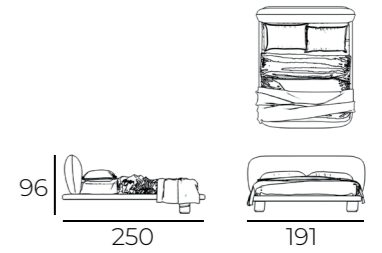

THREE SEATER (S3 + S2)

FOUR SEATER SOFA WITH ARMREST TABLE
(S3 + S5 + S4)

SOHO / TECHNICAL DETAILS

LIVELY DESIGN

TIMELESS FURNITURE

SINGLE SEATER MODULE WITH LEFT ARM (S1)

SINGLE SEATER MODULE WITH RIGHT ARM (S2)

TWO SEATER MODULE WITH LEFT ARM (S3)

TWO SEATER MODULE WITH RIGHT ARM (S4)

ARMREST TABLE (S5)

TWO SEATER WITH TWO ARMS (S6)

SINGLE SEATER WITH TWO ARMS (S7)

ARMCHAIR

160 CM BEDSTEAD WITH 2 NIGHTSTANDS

160 CM BEDSTEAD

CENTER TABLE POUF

CENTER TABLE

180 CM BEDSTEAD WITH 2 NIGHTSTANDS

180 CM BEDSTEAD

LONG COFFE TABLE

DRESSER

Kg: 85.5 Kg
M³: 0.47 m³

NIGHTSTAND LEFT

Kg: 16 Kg
M³: 0.12 m³

NIGHTSTAND RIGHT

Kg: 16 Kg
M³: 0.12 m³

DRESSER POUF

TABLE

CONSOLE

TV UNIT

ROTATING TV UNIT