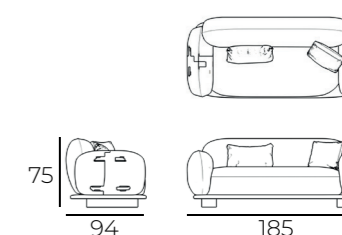

THREE SEATER (S3 + S2)

FOUR SEATER SOFA WITH ARMREST TABLE
(S3 + S5 + S4)

SOHO / TECHNICAL DETAILS

LIVELY DESIGN

TIMELESS FURNITURE

SINGLE SEATER MODULE WITH LEFT ARM (S1)

SINGLE SEATER MODULE WITH RIGHT ARM (S2)

TWO SEATER MODULE WITH LEFT ARM (S3)

TWO SEATER MODULE WITH RIGHT ARM (S4)

ARMREST TABLE (S5)

TWO SEATER WITH TWO ARMS (S6)

SINGLE SEATER WITH TWO ARMS (S7)

ARMCHAIR

160 CM BEDSTEAD WITH 2 NIGHTSTANDS

160 CM BEDSTEAD

CENTER TABLE POUF

CENTER TABLE

180 CM BEDSTEAD WITH 2 NIGHTSTANDS

180 CM BEDSTEAD

LONG COFFE TABLE

DRESSER

Kg: 85.5 Kg
M³: 0.47 m³

NIGHTSTAND LEFT