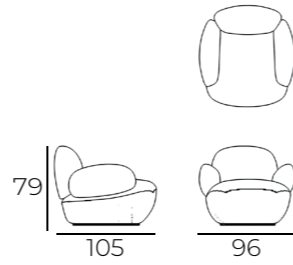

THREE SEATER (S3 + S2)

FOUR SEATER SOFA WITH ARMREST TABLE
(S3 + S5 + S4)

SOHO / TECHNICAL DETAILS

LIVELY DESIGN

TIMELESS FURNITURE

SINGLE SEATER MODULE WITH LEFT ARM (S1)

SINGLE SEATER MODULE WITH RIGHT ARM (S2)

TWO SEATER MODULE WITH LEFT ARM (S3)

TWO SEATER MODULE WITH RIGHT ARM (S4)

ARMREST TABLE (S5)

TWO SEATER WITH TWO ARMS (S6)

SINGLE SEATER WITH TWO ARMS (S7)

ARMCHAIR

160 CM BEDSTEAD WITH 2 NIGHTSTANDS

160 CM BEDSTEAD

CENTER TABLE POUF

CENTER TABLE

180 CM BEDSTEAD WITH 2 NIGHTSTANDS

180 CM BEDSTEAD

LONG COFFE TABLE

DRESSER

Kg: 85.5 Kg
M³: 0.47 m³

NIGHTSTAND LEFT

Kg: 16 Kg
M³: 0.12 m³

NIGHTSTAND RIGHT

Kg: 16 Kg
M³: 0.12 m³

DRESSER POUF

TABLE

CONSOLE

TV UNIT

ROTATING TV UNIT