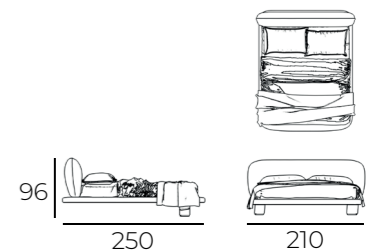

TWO SEATER MODULE WITH LEFT ARM (S3)

TWO SEATER MODULE WITH RIGHT ARM (S4)

ARMREST TABLE (S5)

TWO SEATER WITH TWO ARMS (S6)

SINGLE SEATER WITH TWO ARMS (S7)

ARMCHAIR

160 CM BEDSTEAD WITH 2 NIGHTSTANDS

160 CM BEDSTEAD

CENTER TABLE POUF

CENTER TABLE

180 CM BEDSTEAD WITH 2 NIGHTSTANDS

180 CM BEDSTEAD

LONG COFFE TABLE

DRESSER

Kg: 85.5 Kg
M³: 0.47 m³

NIGHTSTAND LEFT

Kg: 16 Kg
M³: 0.12 m³

NIGHTSTAND RIGHT

Kg: 16 Kg
M³: 0.12 m³

DRESSER POUF

TABLE

CONSOLE

TV UNIT

ROTATING TV UNIT