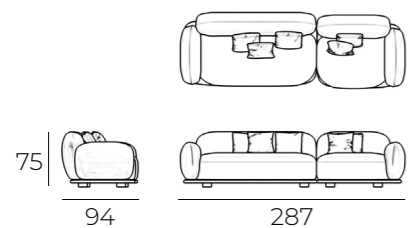

LIVELY DESIGN

SOHO / TECHNICAL DETAILS

TIMELESS FURNITURE

THREE SEATER WITH ARMREST TABLE
(S1 + S5 + S4)

FOUR SEATER SOFA (S3 + S4)

TWO SEATER SOFA (S1 + S2)

TWO SEATER SOFA WITH ARMREST TABLE
(S1 + S5 + S2)

THREE SEATER (S3 + S2)

FOUR SEATER SOFA WITH ARMREST TABLE
(S3 + S5 + S4)

SOHO / TECHNICAL DETAILS

LIVELY DESIGN

TIMELESS FURNITURE

SINGLE SEATER MODULE WITH LEFT ARM (S1)

SINGLE SEATER MODULE WITH RIGHT ARM (S2)