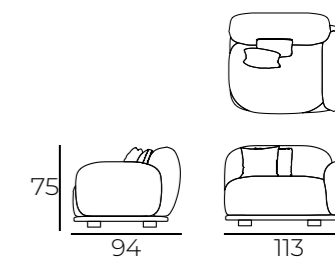

LIVELY DESIGN

SOHO / TECHNICAL DETAILS

TIMELESS FURNITURE

THREE SEATER WITH ARMREST TABLE
(S1 + S5 + S4)

FOUR SEATER SOFA (S3 + S4)

TWO SEATER SOFA (S1 + S2)

TWO SEATER SOFA WITH ARMREST TABLE
(S1 + S5 + S2)

THREE SEATER (S3 + S2)

FOUR SEATER SOFA WITH ARMREST TABLE
(S3 + S5 + S4)

SOHO / TECHNICAL DETAILS

LIVELY DESIGN

TIMELESS FURNITURE

SINGLE SEATER MODULE WITH LEFT ARM (S1)

SINGLE SEATER MODULE WITH RIGHT ARM (S2)

CENTER TABLE POUF

CENTER TABLE

180 CM BEDSTEAD WITH 2 NIGHTSTANDS

180 CM BEDSTEAD

LONG COFFE TABLE

DRESSER

Kg: 85.5 Kg
M³: 0.47 m³

NIGHTSTAND LEFT