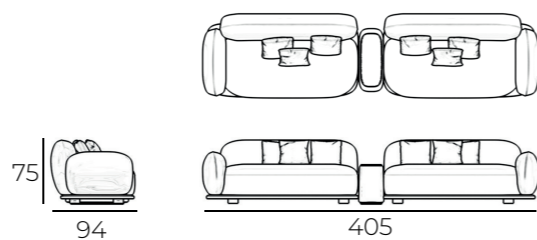

LIVELY DESIGN

SOHO / TECHNICAL DETAILS

TIMELESS FURNITURE

THREE SEATER WITH ARMREST TABLE
(S1 + S5 + S4)

FOUR SEATER SOFA (S3 + S4)

TWO SEATER SOFA (S1 + S2)

TWO SEATER SOFA WITH ARMREST TABLE
(S1 + S5 + S2)

THREE SEATER (S3 + S2)

FOUR SEATER SOFA WITH ARMREST TABLE
(S3 + S5 + S4)

SOHO / TECHNICAL DETAILS

LIVELY DESIGN

TIMELESS FURNITURE

SINGLE SEATER MODULE WITH LEFT ARM (S1)

SINGLE SEATER MODULE WITH RIGHT ARM (S2)