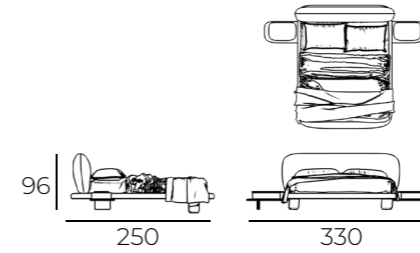

THREE SEATER (S3 + S2)

FOUR SEATER SOFA WITH ARMREST TABLE
(S3 + S5 + S4)

SOHO / TECHNICAL DETAILS

LIVELY DESIGN

TIMELESS FURNITURE

SINGLE SEATER MODULE WITH LEFT ARM (S1)

SINGLE SEATER MODULE WITH RIGHT ARM (S2)

TWO SEATER MODULE WITH LEFT ARM (S3)

TWO SEATER MODULE WITH RIGHT ARM (S4)

ARMREST TABLE (S5)

TWO SEATER WITH TWO ARMS (S6)

SINGLE SEATER WITH TWO ARMS (S7)

ARMCHAIR

160 CM BEDSTEAD WITH 2 NIGHTSTANDS

160 CM BEDSTEAD

CENTER TABLE POUF

CENTER TABLE

180 CM BEDSTEAD WITH 2 NIGHTSTANDS

180 CM BEDSTEAD

LONG COFFE TABLE

DRESSER

Kg: 85.5 Kg
M³: 0.47 m³

NIGHTSTAND LEFT

Kg: 16 Kg
M³: 0.12 m³

NIGHTSTAND RIGHT

Kg: 16 Kg
M³: 0.12 m³

DRESSER POUF

TABLE

CONSOLE

TV UNIT

ROTATING TV UNIT